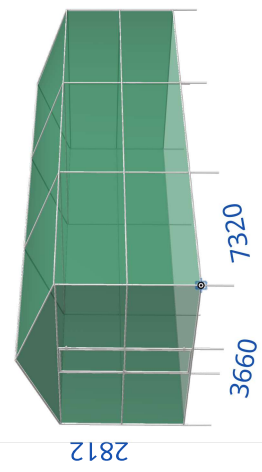

13003_SHADEHOUSE 12X24

Kitting and Assembly Instruction

OTHER		
ITEM	QTY	
15004 GATE KIT	1	
14003 12X24 SHADECLOTH	1	
ASSEMBLY INSTRUCTION	1	

CONNECTORS		
TYPE	QTY	
E	4	
X	2	
Y	2	
Z	2	
P	3	
T1966	2	
U	4	
W	2	
R	12	
DBL SPIGOT	2	

STRAIGHT TUBES		
LENGTH	QTY	
400	11	
498	2	
1355	6	
898	1	
917	17	
1796	8	
1680	10	
2290	21	

UNLEASHED BOM CODE/S
 14003 Cloth kit
 15003 Steel Kit

Ship Size: 2.3m x 0.5m x 0.5m (140kg)