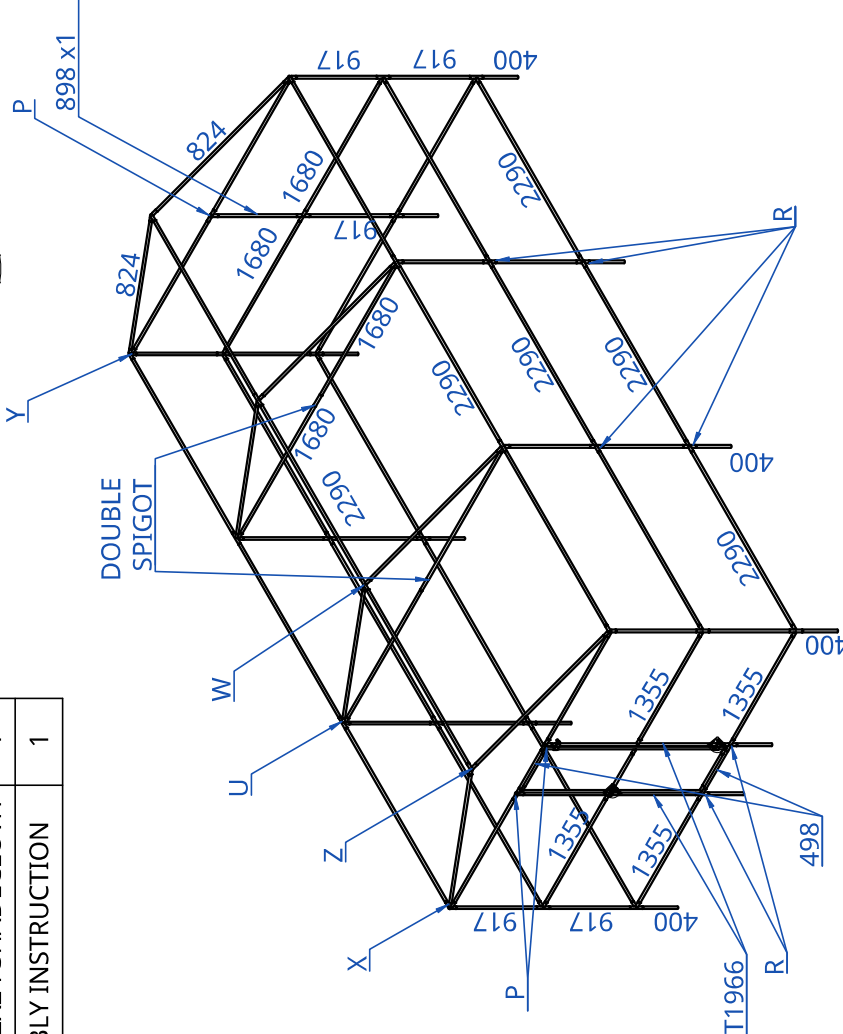

13003_SHADEHOUSE 12X24

Kitting and Assembly Instruction

OTHER		
ITEM	QTY	
15004 GATE KIT	1	
14003 12X24 SHADECLOTH	1	
ASSEMBLY INSTRUCTION	1	

CONNECTORS		
TYPE	QTY	
E	4	
X	2	
Y	2	
Z	2	
P	3	
T1966	2	
U	4	
W	2	
R	12	
DBL SPIGOT	2	

STRAIGHT TUBES		
LENGTH	QTY	
400	11	
498	2	
1355	6	
898	1	
917	17	
1796	8	
1680	10	
2290	21	

UNLEASHED BOM CODE/S
 14003 Cloth kit
 15003 Steel Kit

Ship Size: 2.3m x 0.5m x 0.5m (140kg)