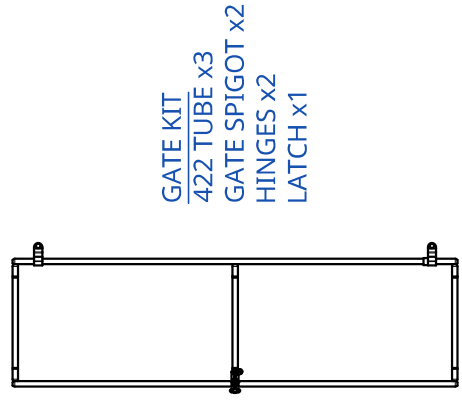

13003_SHADEHOUSE 12X24

Kitting and Assembly Instruction

OTHER		
ITEM	QTY	
15004 GATE KIT	1	
14003 12X24 SHADECLOTH	1	
ASSEMBLY INSTRUCTION	1	

CONNECTORS		
TYPE	QTY	
E	4	
X	2	
Y	2	
Z	2	
P	3	
T1966	2	
U	4	
W	2	
R	12	
DBL SPIGOT	2	

STRAIGHT TUBES		
LENGTH	QTY	
400	11	
498	2	
1355	6	
898	1	
917	17	
1796	8	
1680	10	
2290	21	

UNLEASHED BOM CODE/S
 14003 Cloth kit
 15003 Steel Kit

Ship Size: 2.3m x 0.5m x 0.5m (140kg)