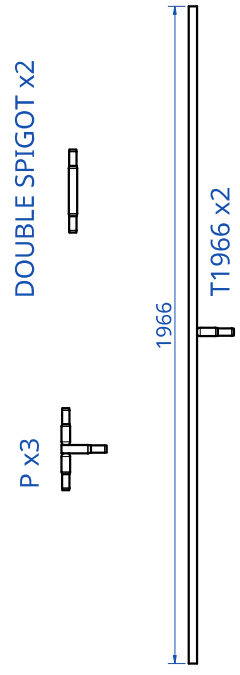

13003_SHADEHOUSE 12X24

Kitting and Assembly Instruction

OTHER		
ITEM	QTY	
15004 GATE KIT	1	
14003 12X24 SHADECLOTH	1	
ASSEMBLY INSTRUCTION	1	

CONNECTORS		
TYPE	QTY	
E	4	
X	2	
Y	2	
Z	2	
P	3	
T1966	2	
U	4	
W	2	
R	12	
DBL SPIGOT	2	

STRAIGHT TUBES		
LENGTH	QTY	
400	11	
498	2	
1355	6	
898	1	
917	17	
1796	8	
1680	10	
2290	21	

UNLEASHED BOM CODE/S
 14003 Cloth kit
 15003 Steel Kit

Ship Size: 2.3m x 0.5m x 0.5m (140kg)