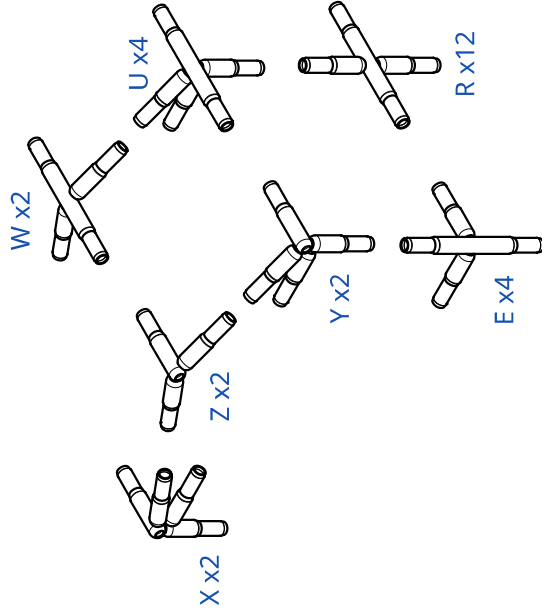

13003_SHADEHOUSE 12X24

Kitting and Assembly Instruction

OTHER		
ITEM	QTY	
15004 GATE KIT	1	
14003 12X24 SHADECLOTH	1	
ASSEMBLY INSTRUCTION	1	

CONNECTORS		
TYPE	QTY	
E	4	
X	2	
Y	2	
Z	2	
P	3	
T1966	2	
U	4	
W	2	
R	12	
DBL SPIGOT	2	

STRAIGHT TUBES		
LENGTH	QTY	
400	11	
498	2	
1355	6	
898	1	
917	17	
1796	8	
1680	10	
2290	21	

UNLEASHED BOM CODE/S
 14003 Cloth kit
 15003 Steel Kit

Ship Size: 2.3m x 0.5m x 0.5m (140kg)