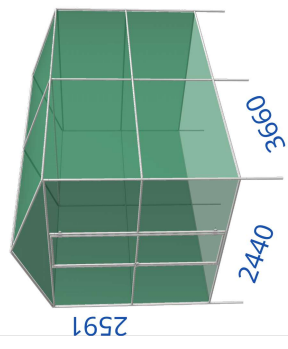

# 13002\_SHADEHOUSE 8x12

## Kitting and Assembly Instruction

CONNECTORS	
TYPE	QTY
E	4
X	2
Y	2
Z	2
T8	2
T1966	2
U	2
W	1
R	2

STRAIGHT TUBES	
LENGTH	QTY
400	6
746	2
917	12
1148	6
1680	14
2290	4

OTHER	
ITEM	QTY
15004 GATE KIT	1
14002 6X8 SHADECLOTH	1
ASSEMBLY INSTRUCTION	1

Ship Size: 1.6m x 0.4m x 0.4m (82kg)

- GATE KIT
- 422 TUBE x3
- GATE SPIGOT x2
- HINGES x2
- LATCH x1

UNLEASHED BOM CODE/S  
14002 Cloth kit  
15002 Steel Kit