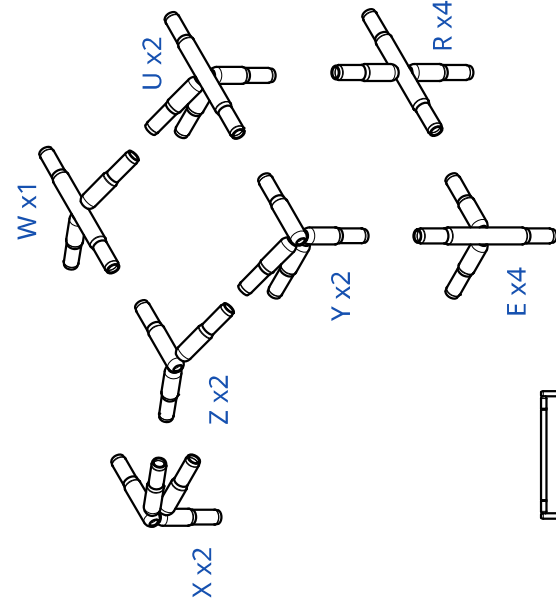

## Kitting and Assembly Instruction

CONNECTORS	
TYPE	QTY
E	4
X	2
Y	2
Z	2
T8	2
T1966	2
U	2
W	1
R	2

STRAIGHT TUBES	
LENGTH	QTY
400	6
746	2
917	12
1148	6
1680	14
2290	4

OTHER	
ITEM	QTY
15004 GATE KIT	1
14002 6X8 SHADECLOTH	1
ASSEMBLY INSTRUCTION	1

Ship Size: 1.6m x 0.4m x 0.4m (82kg)

- GATE KIT
- 422 TUBE x3
- GATE SPIGOT x2
- HINGES x2
- LATCH x1

UNLEASHED BOM CODE/S  
14002 Cloth kit  
15002 Steel Kit