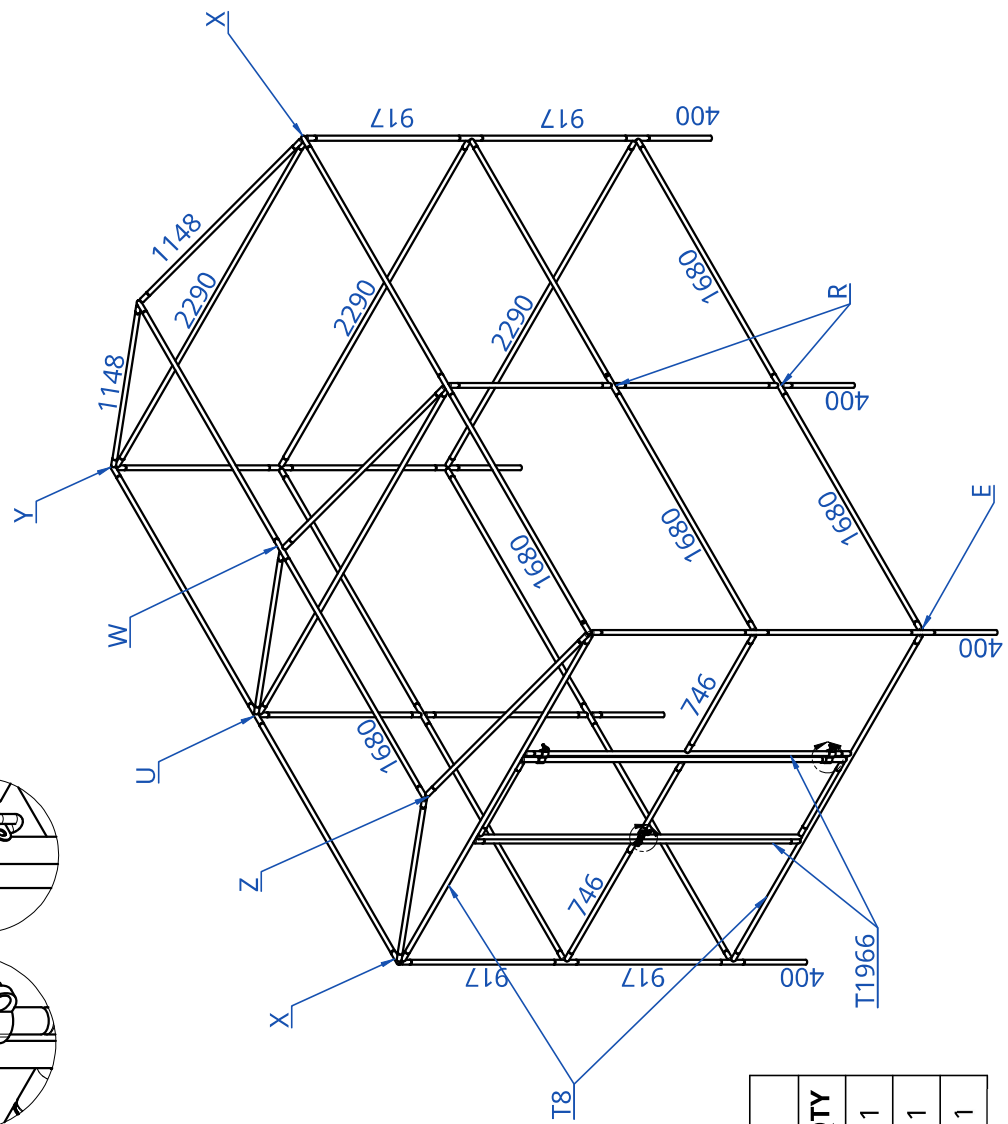

# 13002\_SHADEHOUSE 8x12

## Kitting and Assembly Instruction

CONNECTORS	
TYPE	QTY
E	4
X	2
Y	2
Z	2
T8	2
T1966	2
U	2
W	1
R	2

STRAIGHT TUBES	
LENGTH	QTY
400	6
746	2
917	12
1148	6
1680	14
2290	4

OTHER	
ITEM	QTY
15004 GATE KIT	1
14002 6X8 SHADECLOTH	1
ASSEMBLY INSTRUCTION	1

Ship Size: 1.6m x 0.4m x 0.4m (82kg)

- GATE KIT
- 422 TUBE x3
- GATE SPIGOT x2
- HINGES x2
- LATCH x1

UNLEASHED BOM CODE/S  
14002 Cloth kit  
15002 Steel Kit