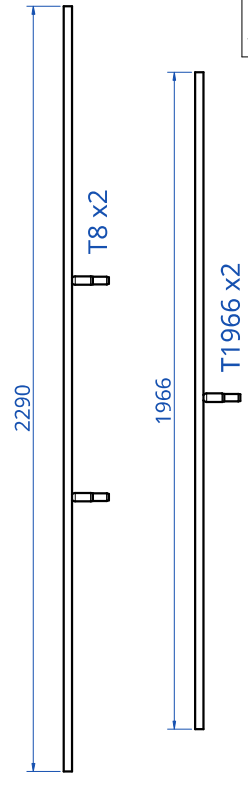

# 13002\_SHADEHOUSE 8x12

## Kitting and Assembly Instruction

CONNECTORS	
TYPE	QTY
E	4
X	2
Y	2
Z	2
T8	2
T1966	2
U	2
W	1
R	2

STRAIGHT TUBES	
LENGTH	QTY
400	6
746	2
917	12
1148	6
1680	14
2290	4

OTHER	
ITEM	QTY
15004 GATE KIT	1
14002 6X8 SHADECLOTH	1
ASSEMBLY INSTRUCTION	1

Ship Size: 1.6m x 0.4m x 0.4m (82kg)

- GATE KIT
- 422 TUBE x3
- GATE SPIGOT x2
- HINGES x2
- LATCH x1

UNLEASHED BOM CODE/S  
14002 Cloth kit  
15002 Steel Kit