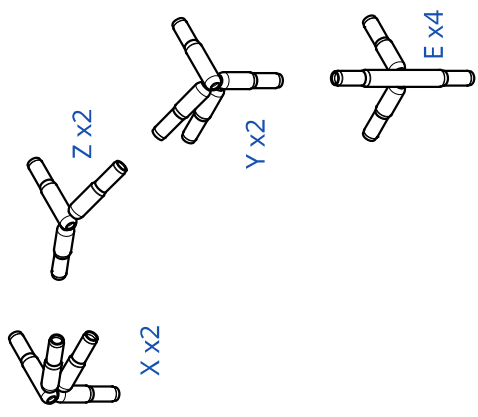

GATE KIT
422 TUBE x3
GATE SPIGOT x2
HINGES x2
LATCH x1