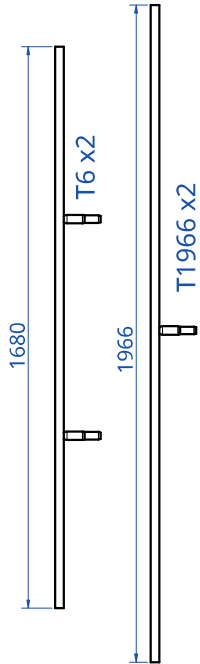

UNLEASHED BOM CODE/S
14001 Cloth kit
15001 Steel Kit

3rd ANGLE PROJECTION
DO NOT SCALE DRAWING
UNLESS OTHERWISE SPECIFIED.
DIMENSIONS ARE IN MILLIMETERS.
DRAWN BY: [Symbol]
DATE: [Symbol]

SHEET #
A3
9