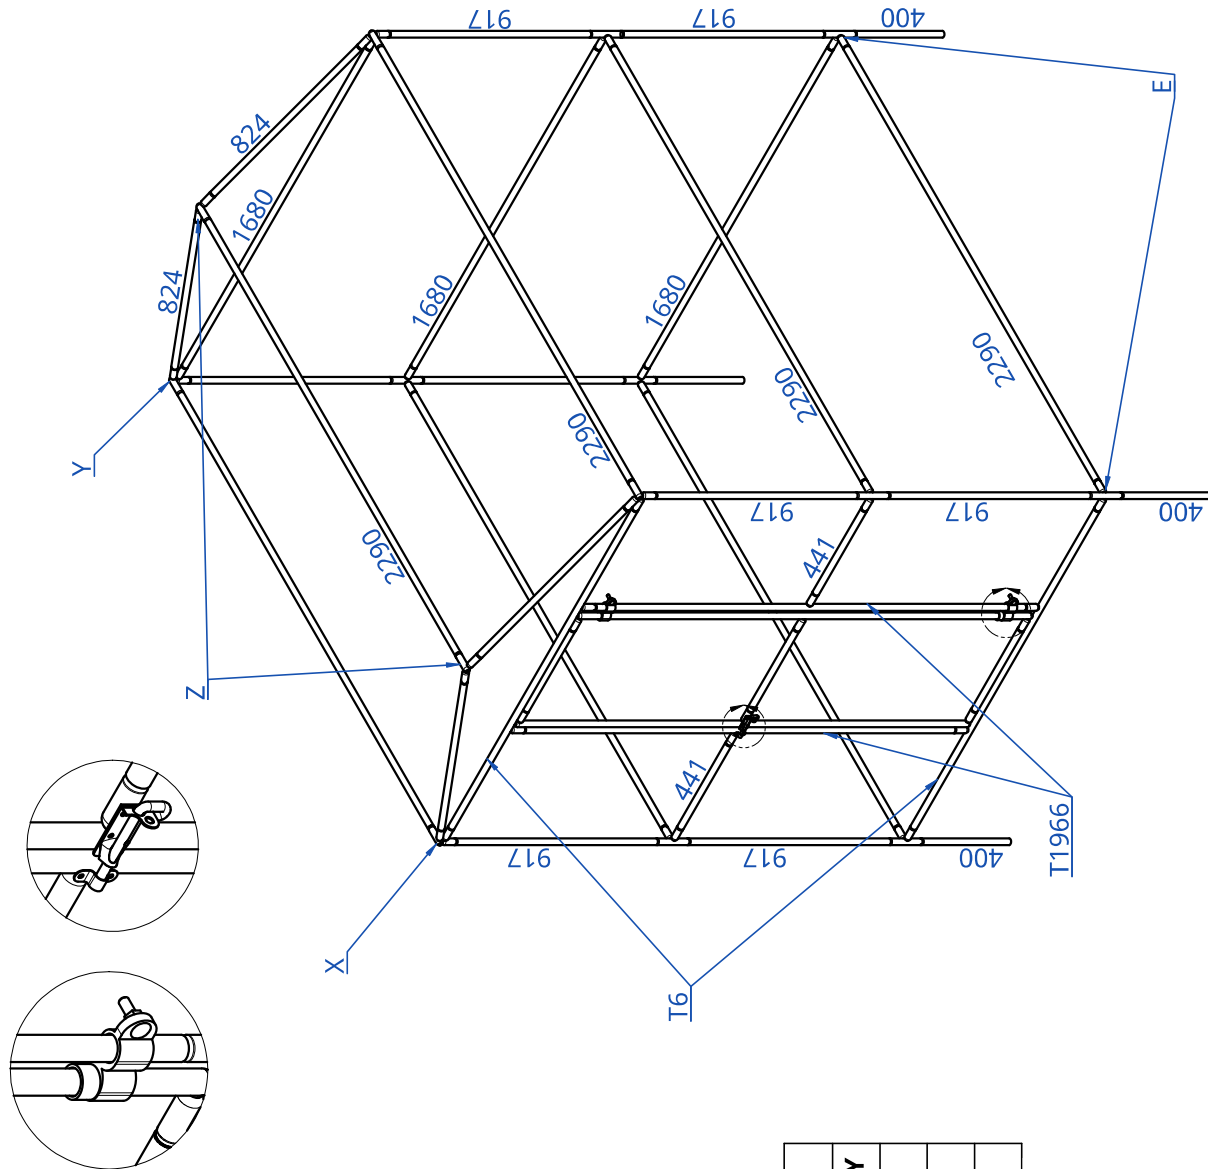

GATE KIT
422 TUBE x3
GATE SPIGOT x2
HINGES x2
LATCH x1