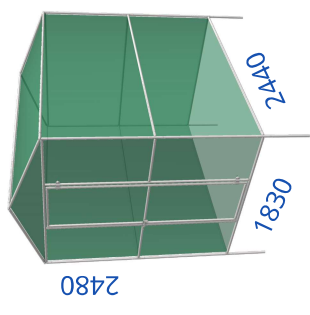

13001_SHADEHOUSE 6x8

Kitting and Assembly Instruction

CONNECTORS	
TYPE	QTY
E	4
X	2
Y	2
Z	2
T6	2
T1966	2

STRAIGHT TUBES	
LENGTH	QTY
400	4
441	2
917	8
824	4
1680	3
2290	7

OTHER	
ITEM	QTY
15004 GATE KIT	1
14001 6X8 SHADECLOTH	1
ASSEMBLY INSTRUCTION	1

Ship Size: 2.3m x 0.3m x 0.3m (56kg)